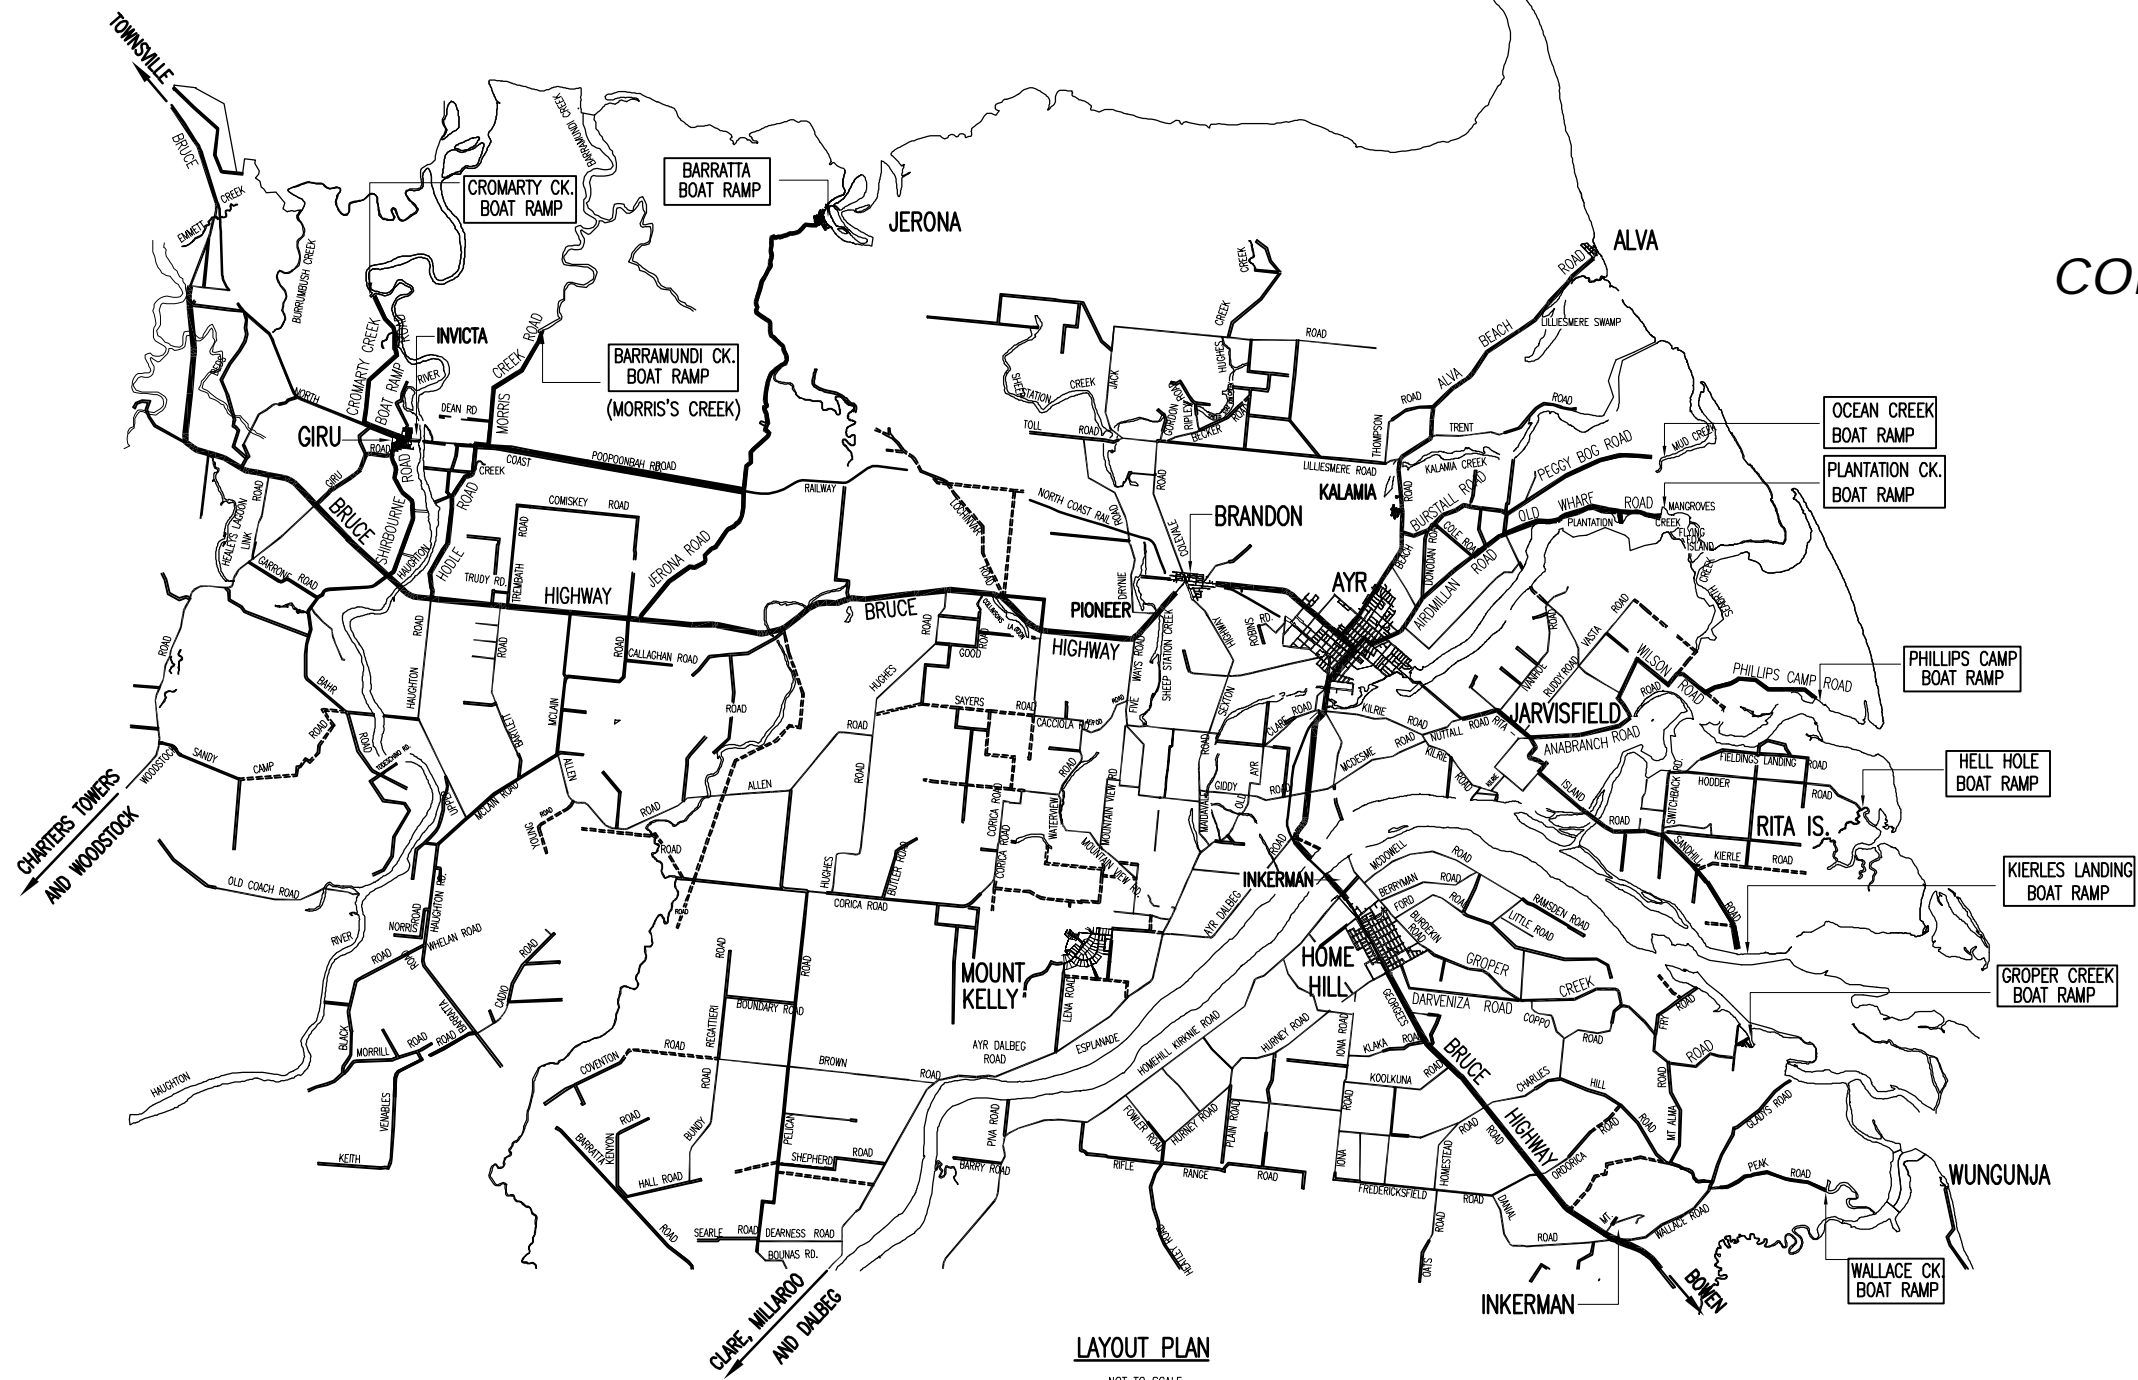

BOWLING GREEN BAY

CORAL SEA

LAYOUT PLAN
NOT TO SCALE