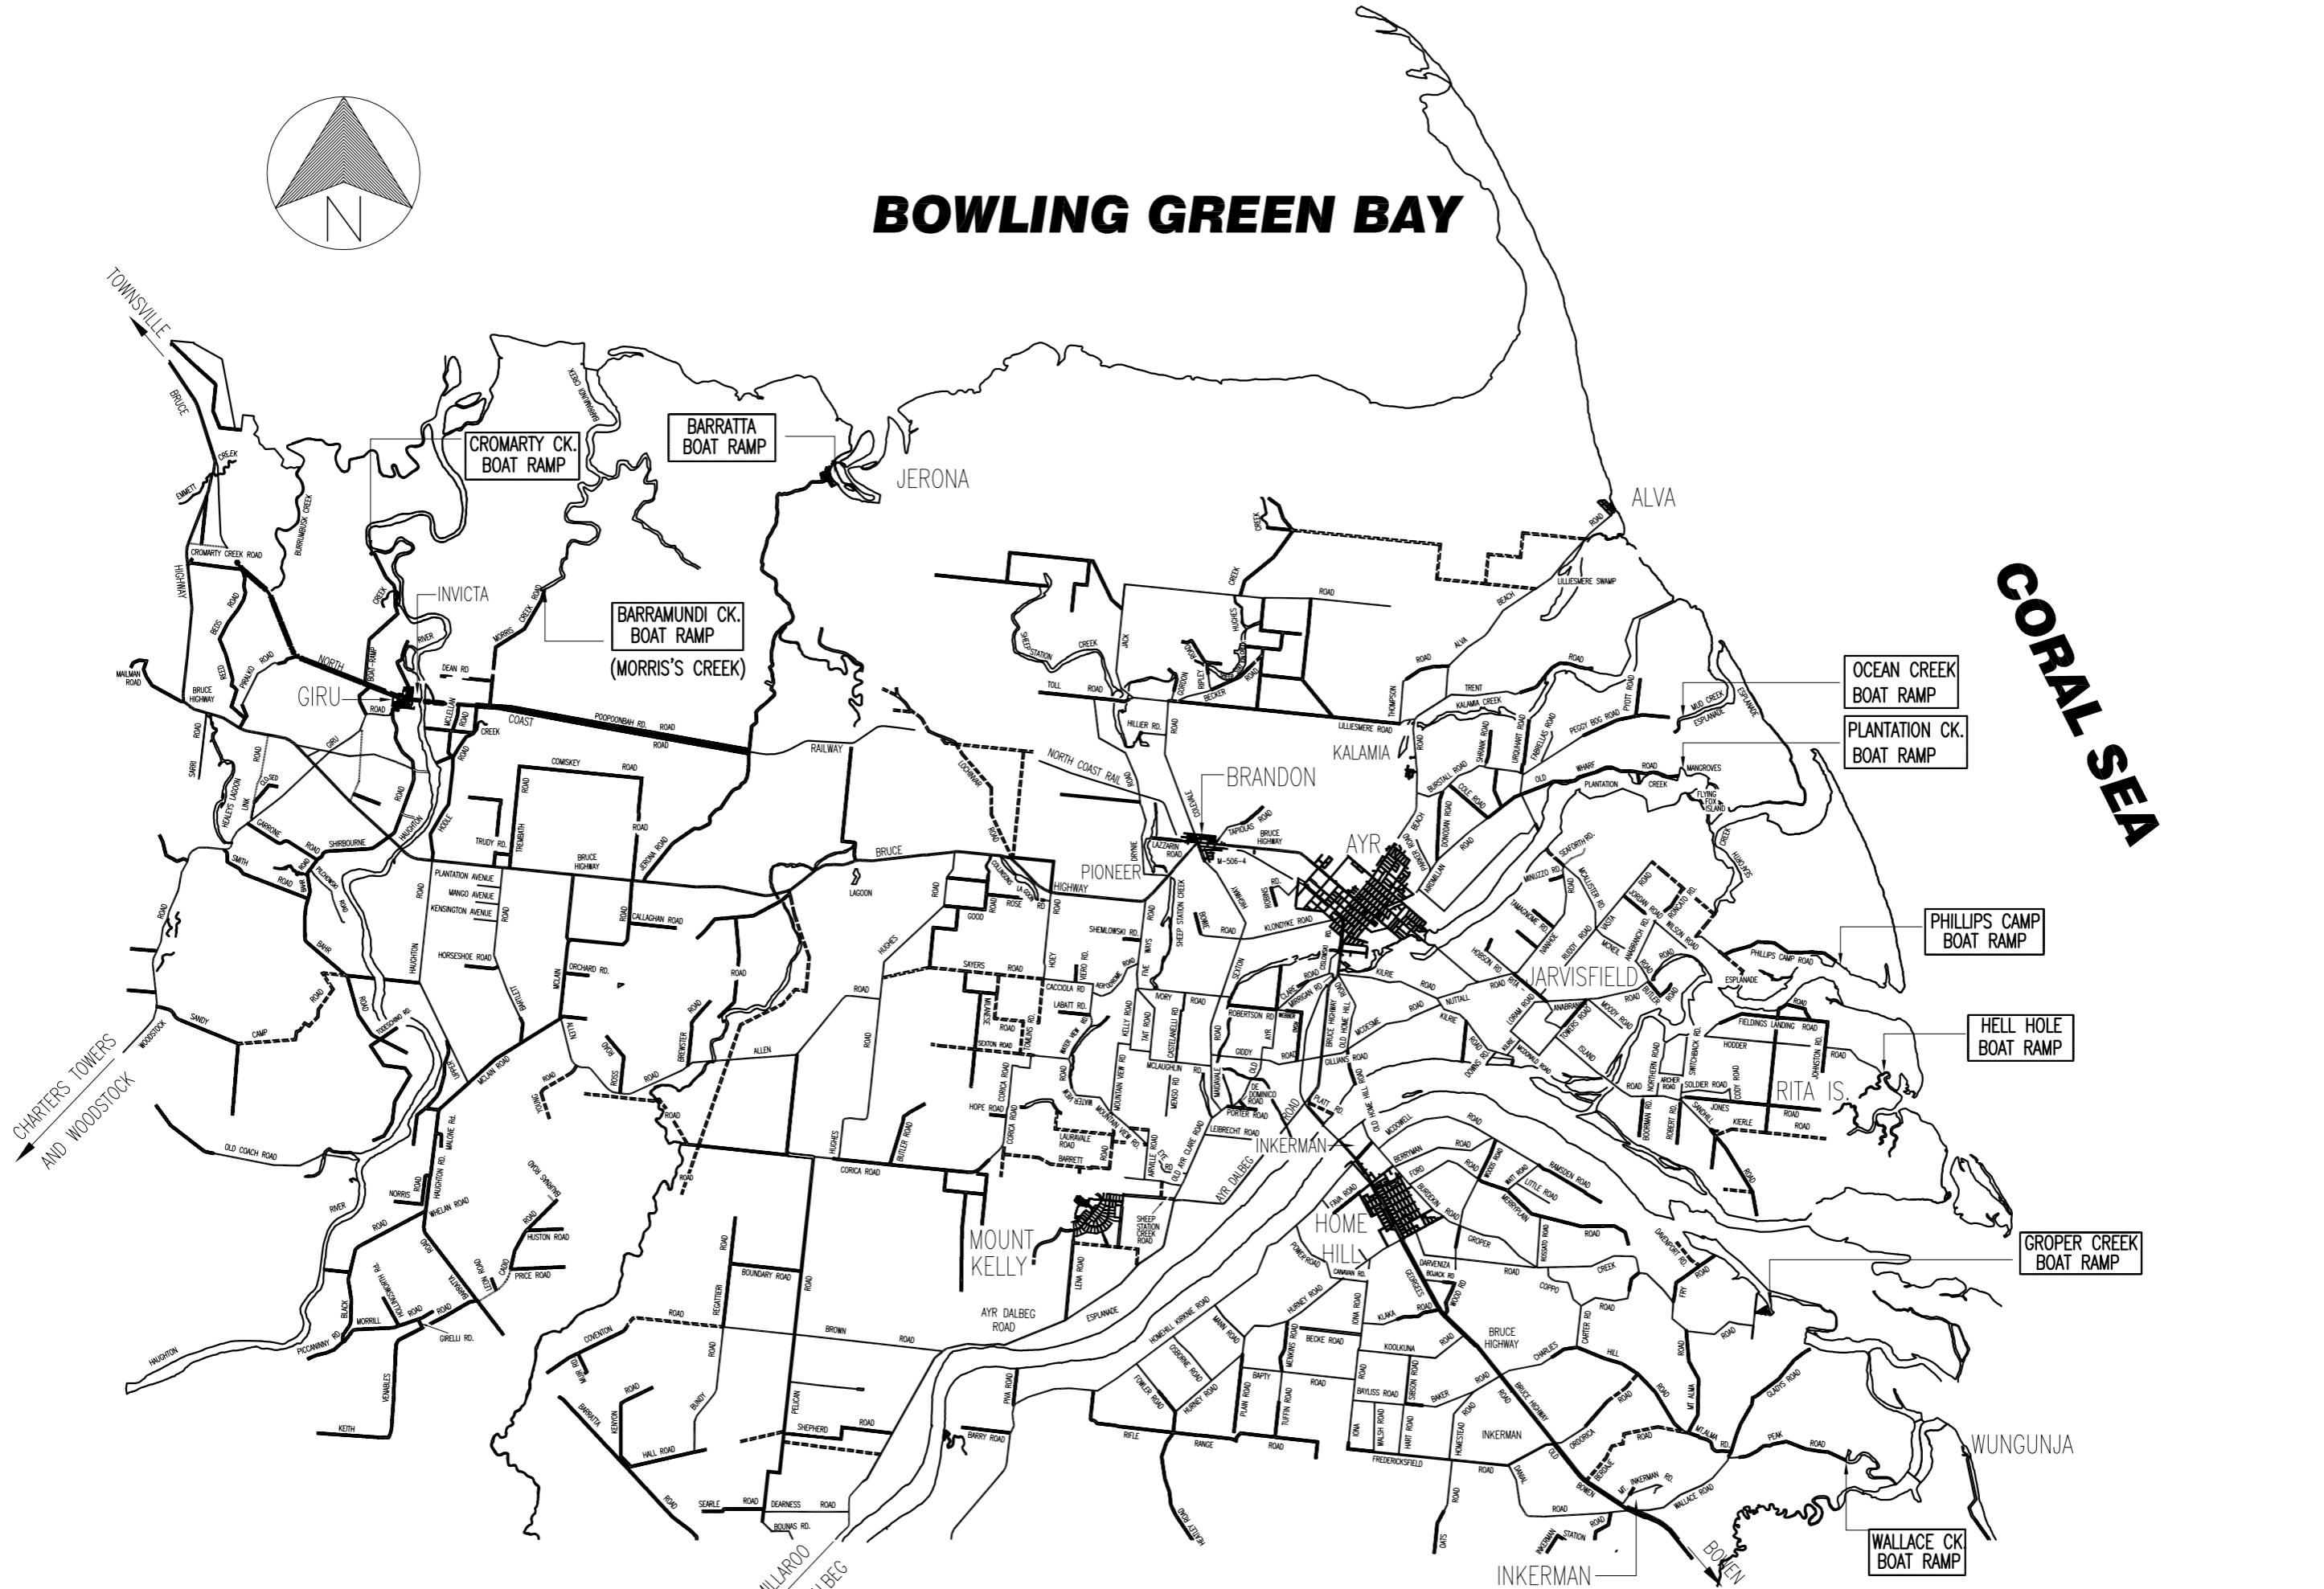

BOWLING GREEN BAY

LAYOUT PLAN
SCALE NOT TO SCALE