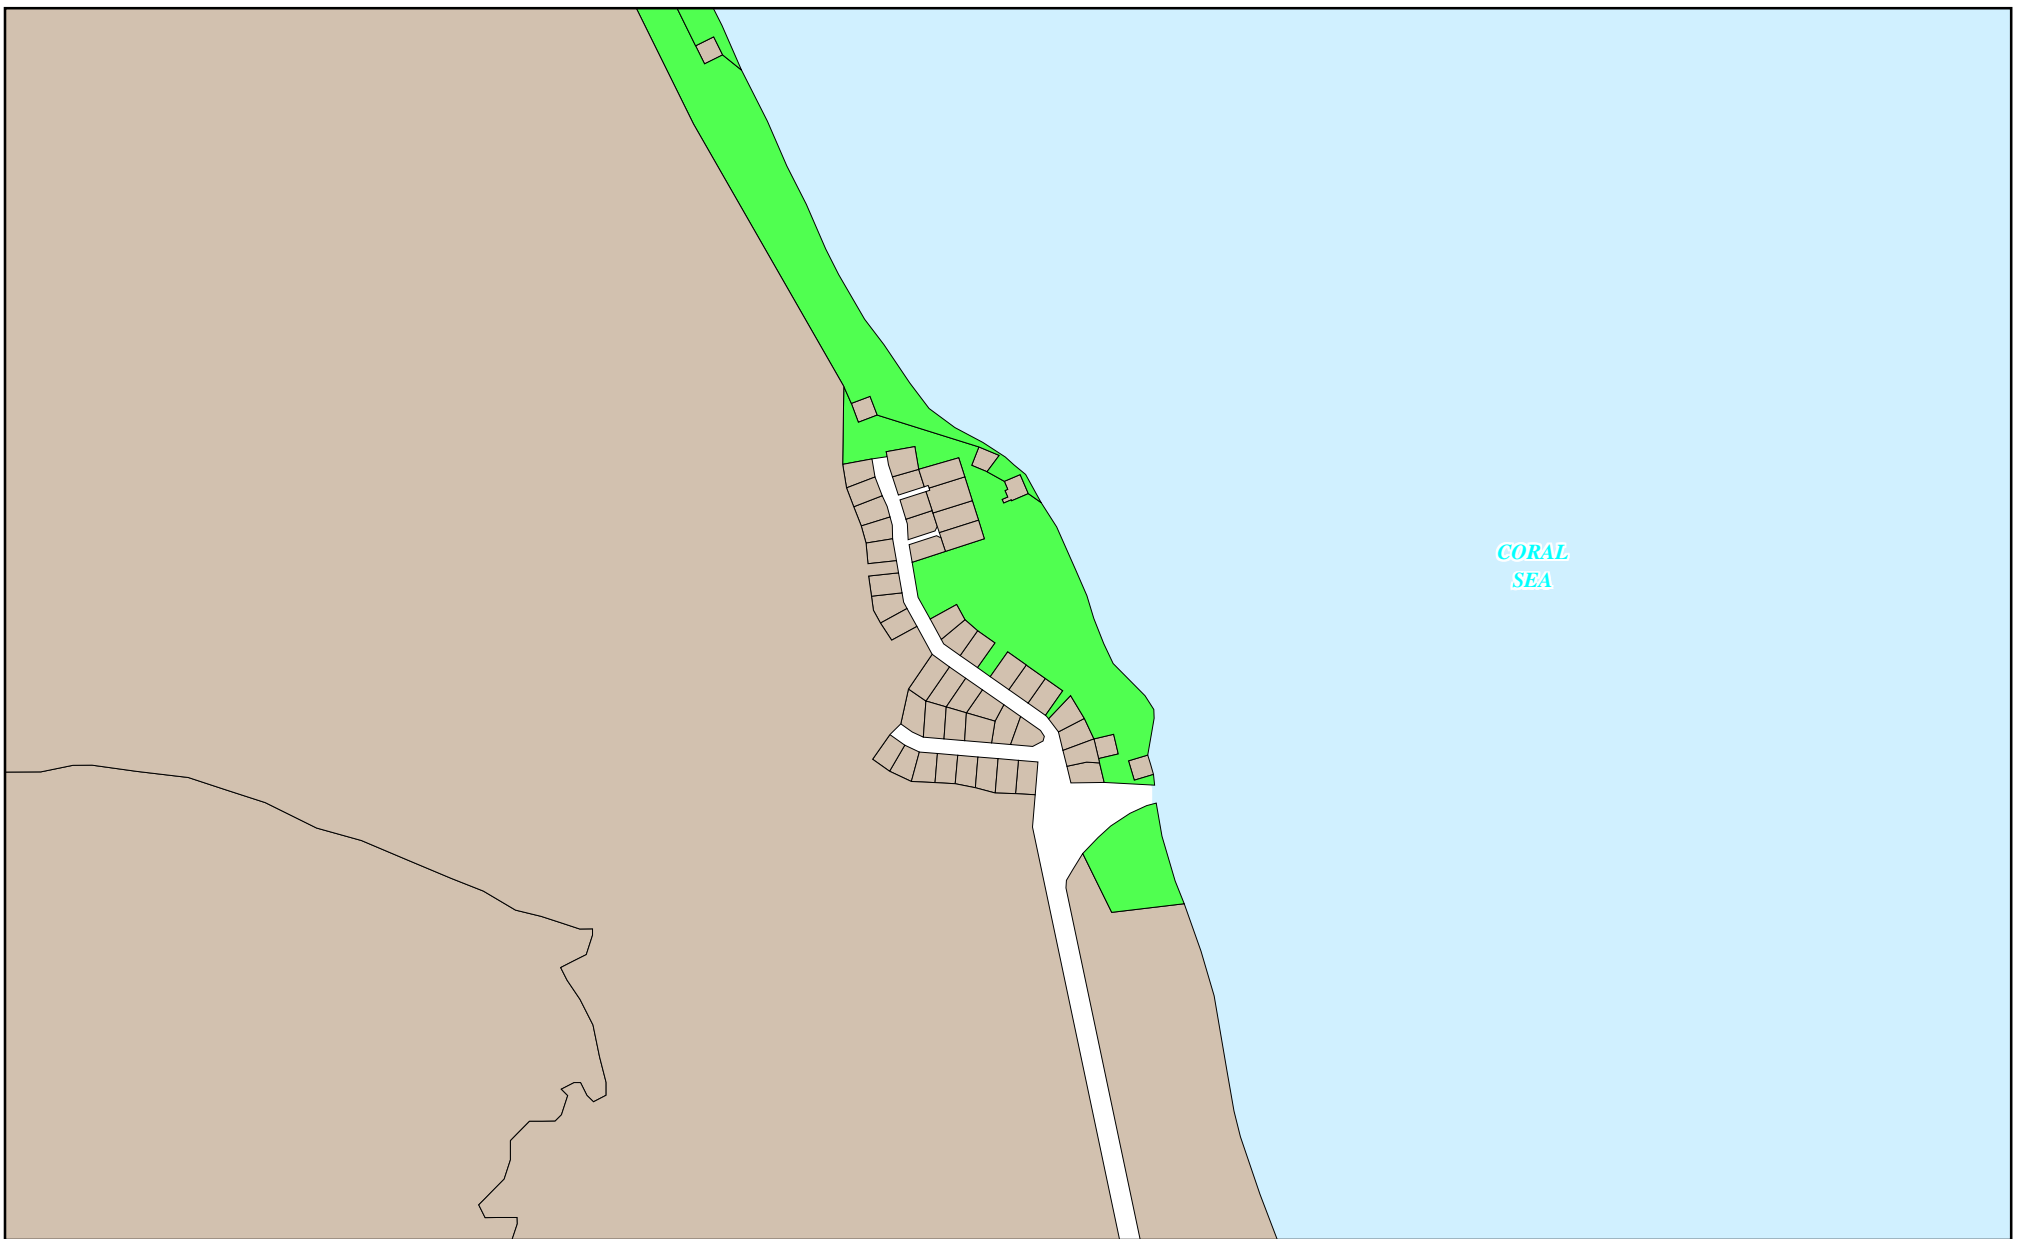

Planning Scheme

Zone Map 10 - Dalbeg

Planning Scheme

Zone Map 11 - Wunjunga

- Rural
- Rural Industry Sub Area
- Rural Nature Based Recreation Sub Area
- Rural Settlement Sub Area
- Residential
- Residential Low Density Sub Area

- Retail and Commercial
- Industrial
- Extractive Industry Sub Area
- Industry Investigation Sub Area
- Public Purpose
- Community Infrastructure Designation

- Village
- Open Space & Recreation
- North Coast Railway
- Tramways
- Shire Boundary