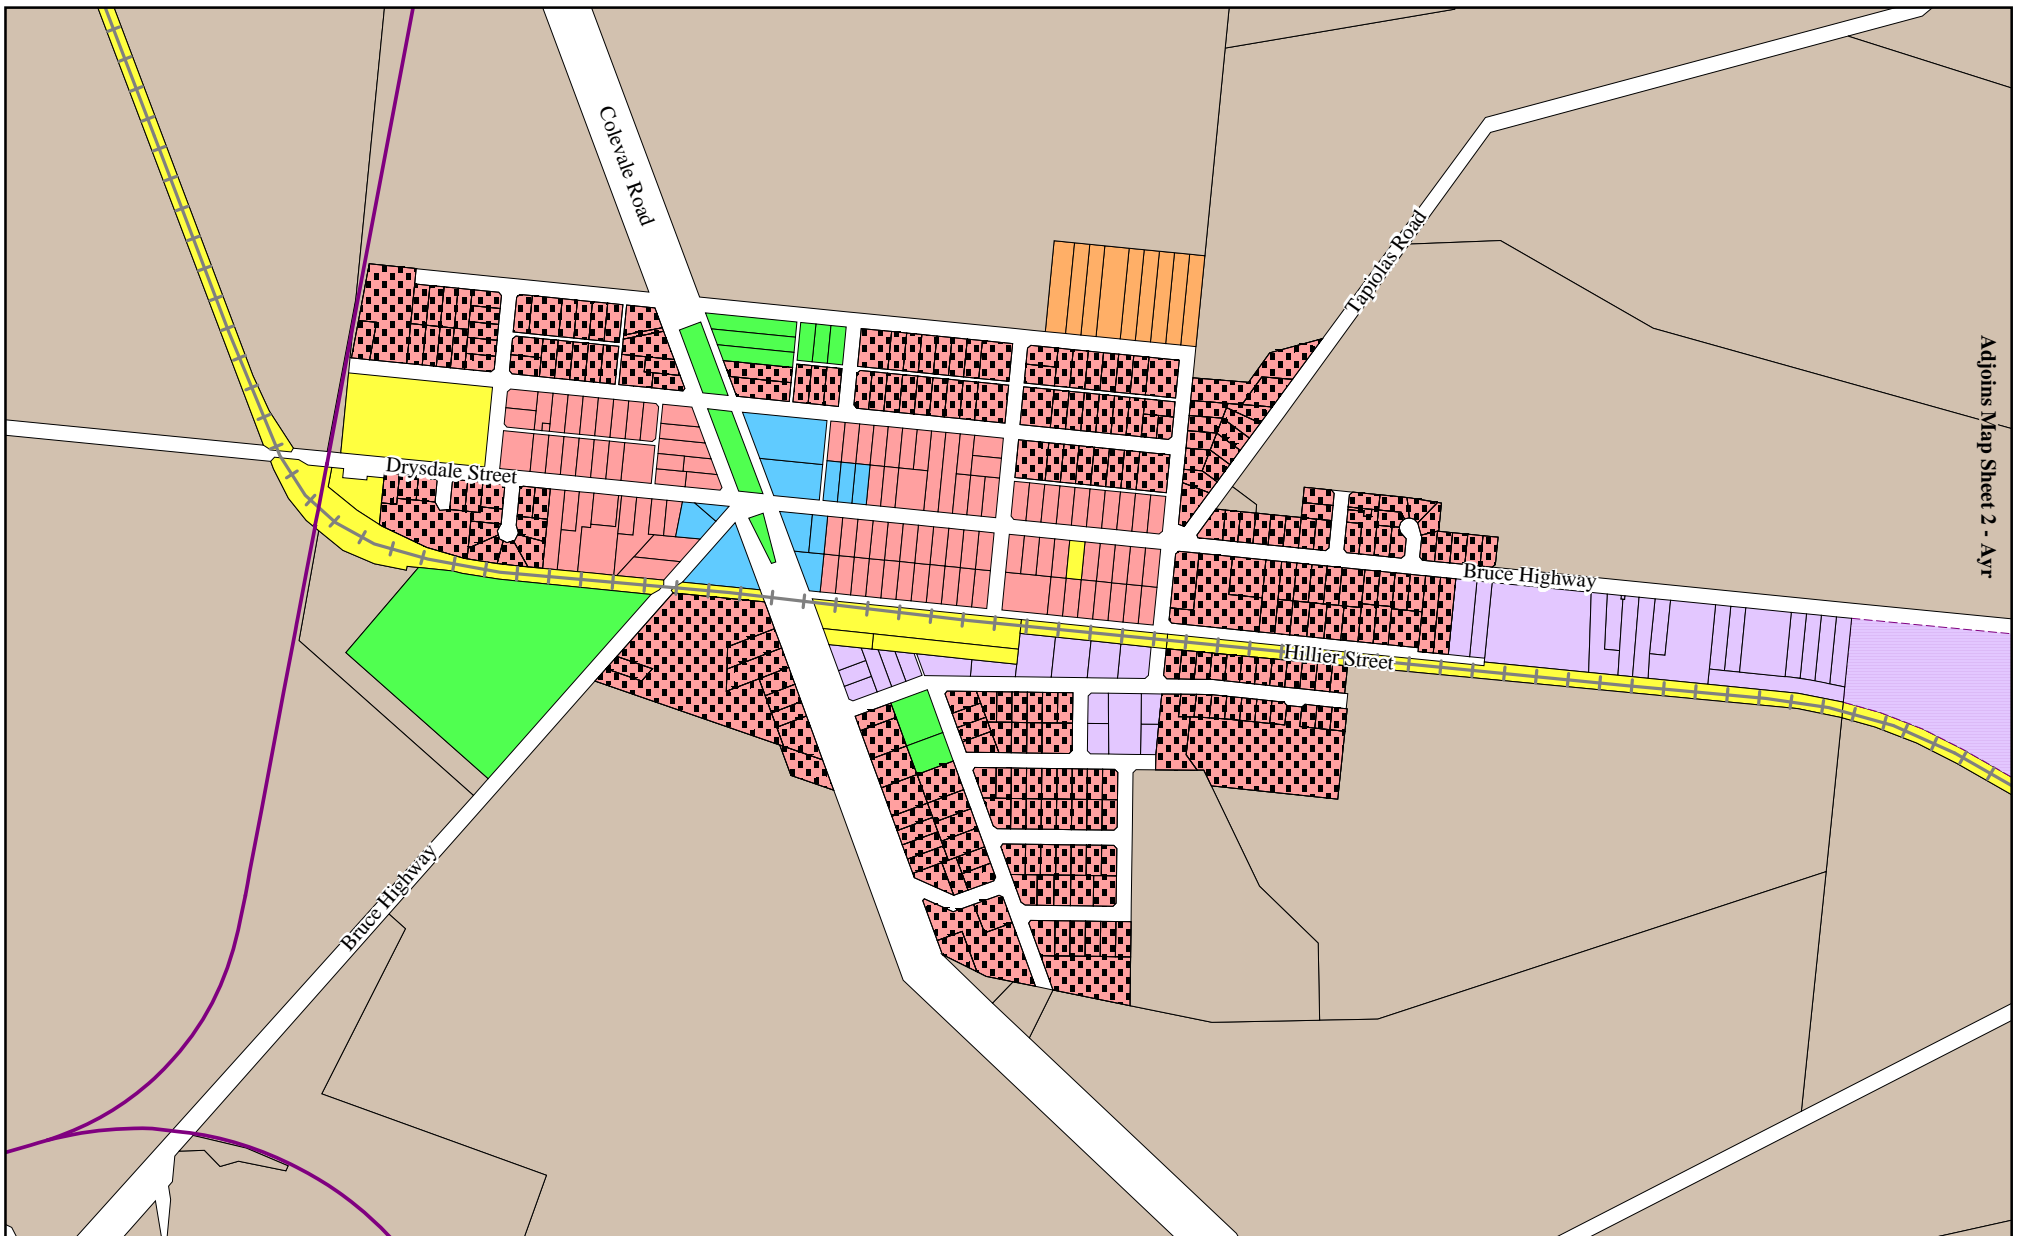

Planning Scheme

Zone Map 4 - Giru

Planning Scheme

Zone Map 5 - Brandon

-  Rural
-  - Rural Industry Sub Area
-  - Rural Nature Based Recreation Sub Area
-  - Rural Settlement Sub Area
-  Residential
-  - Residential Low Density Sub Area

-  Retail and Commercial
-  Industrial
-  - Extractive Industry Sub Area
-  - Industry Investigation Sub Area
-  Public Purpose
-  Community Infrastructure Designation

-  Village
-  Open Space & Recreation
-  North Coast Railway
-  Tramways
-  Shire Boundary