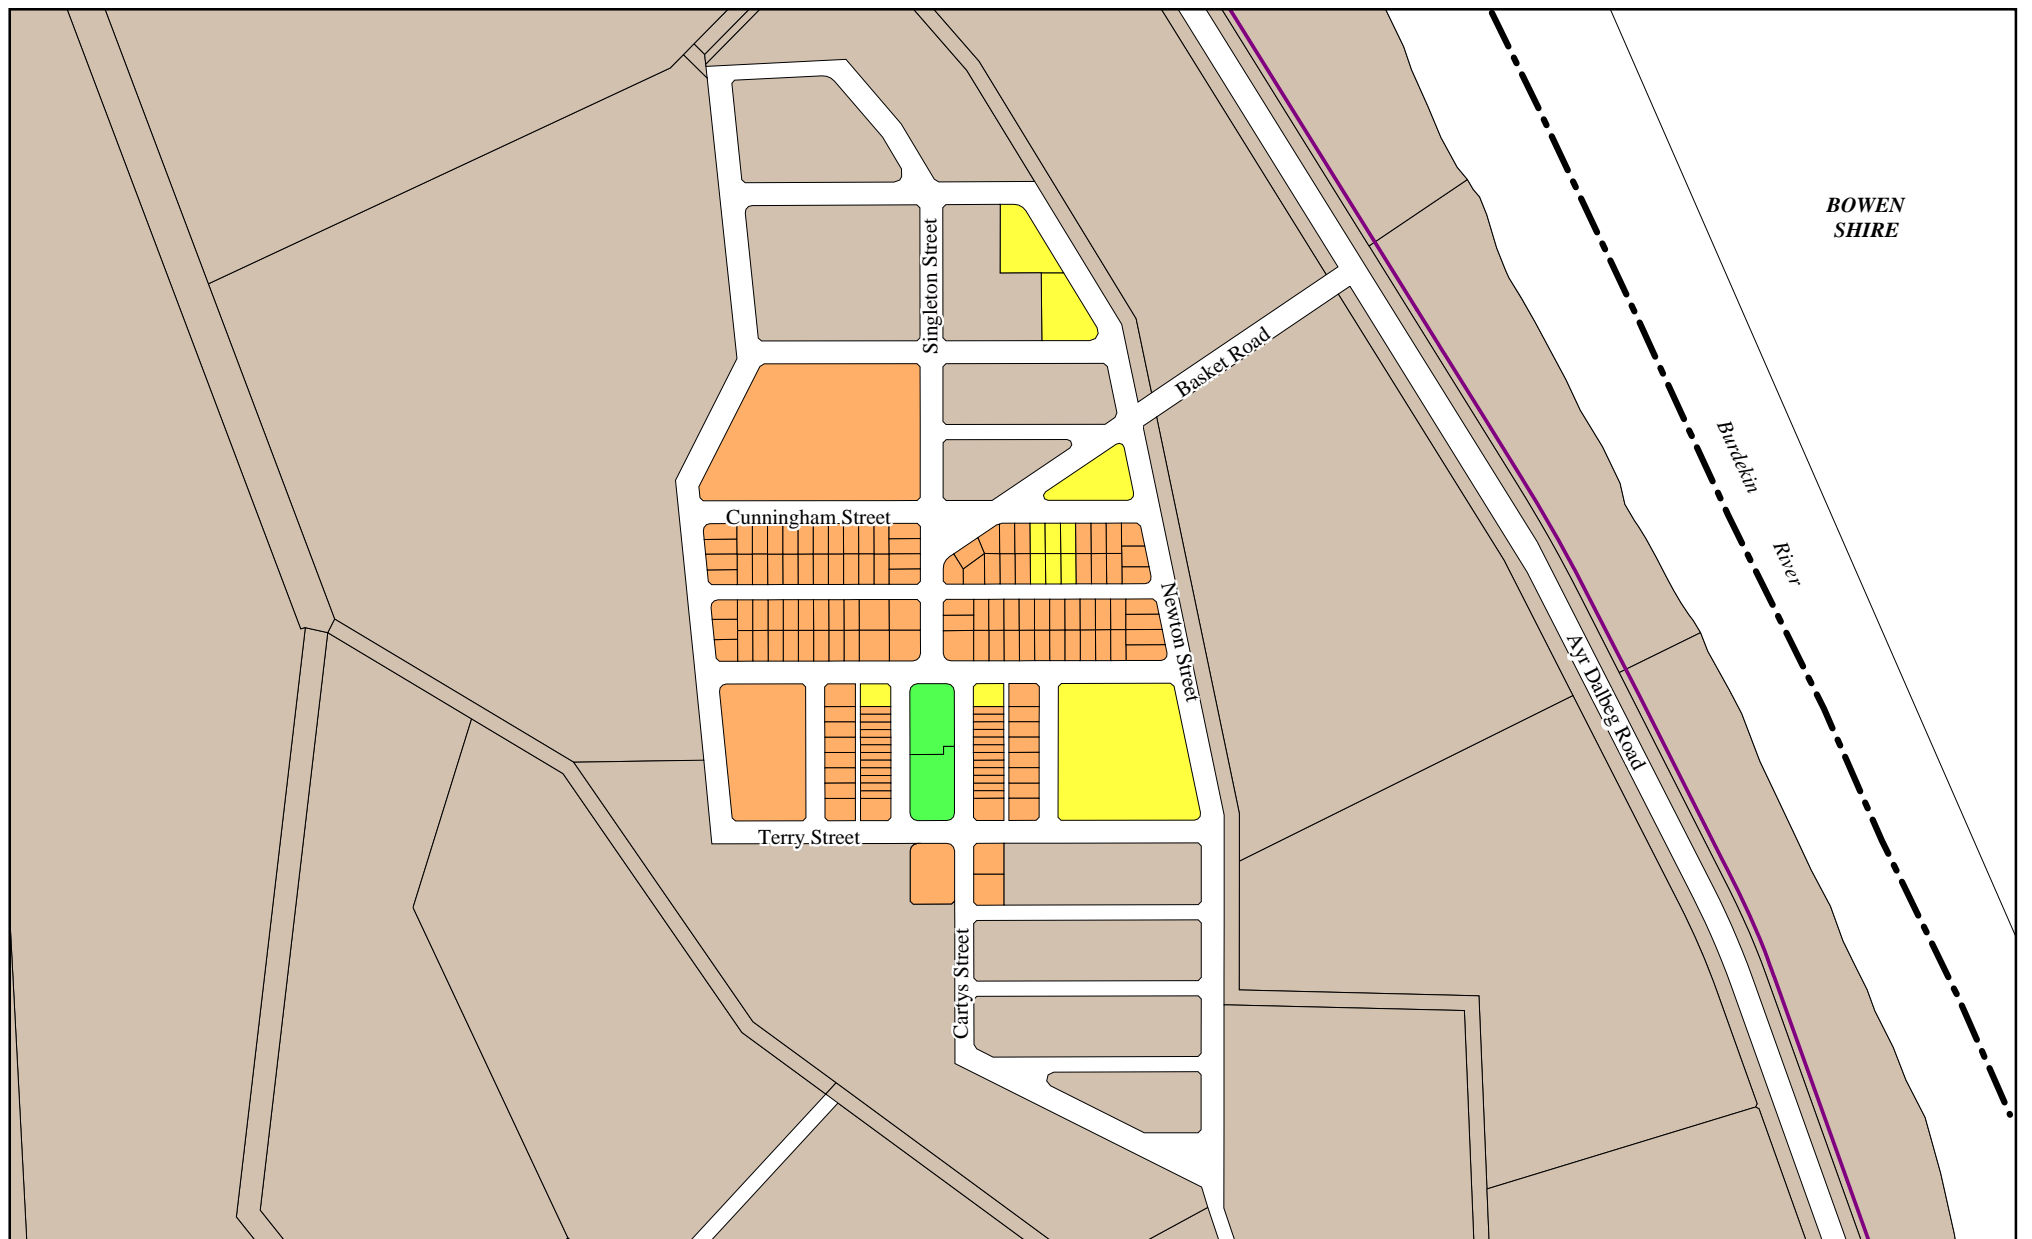

Planning Scheme

Zone Map 8 - Clare

Planning Scheme

Zone Map 9 - Millaroo

- Rural
- Rural Industry Sub Area
- Rural Nature Based Recreation Sub Area
- Rural Settlement Sub Area
- Residential
- Residential Low Density Sub Area

- Retail and Commercial
- Industrial
- Extractive Industry Sub Area
- Industry Investigation Sub Area
- Public Purpose
- Community Infrastructure Designation

- Village
- Open Space & Recreation
- North Coast Railway
- Tramways
- Shire Boundary