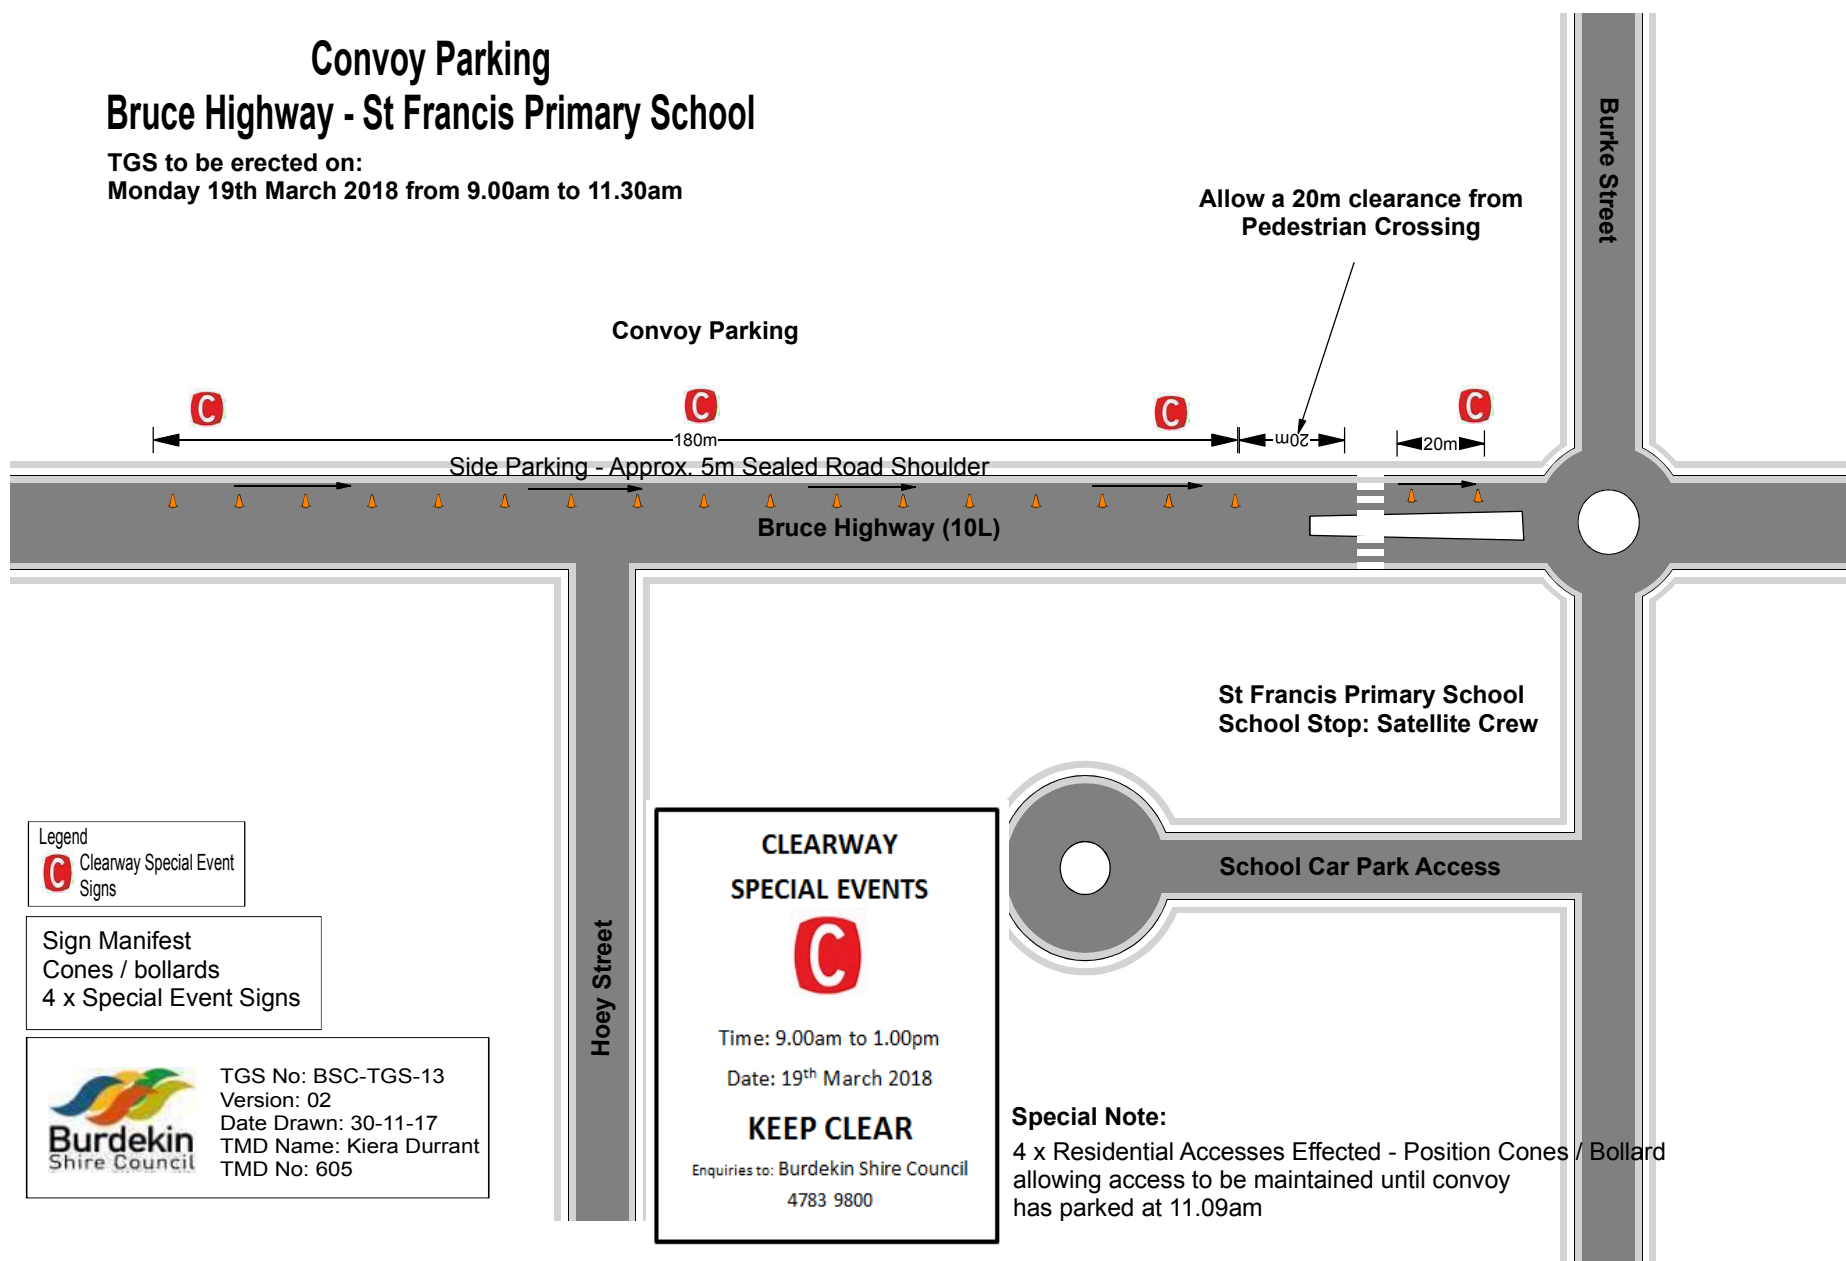

# Convoy Parking Bruce Highway - St Francis Primary School

TGS to be erected on:  
Monday 19th March 2018 from 9.00am to 11.30am

Legend  
**C** Clearway Special Event Signs

Sign Manifest  
Cones / bollards  
4 x Special Event Signs

 TGS No: BSC-TGS-13  
Version: 02  
Date Drawn: 30-11-17  
TMD Name: Kiera Durrant  
TMD No: 605